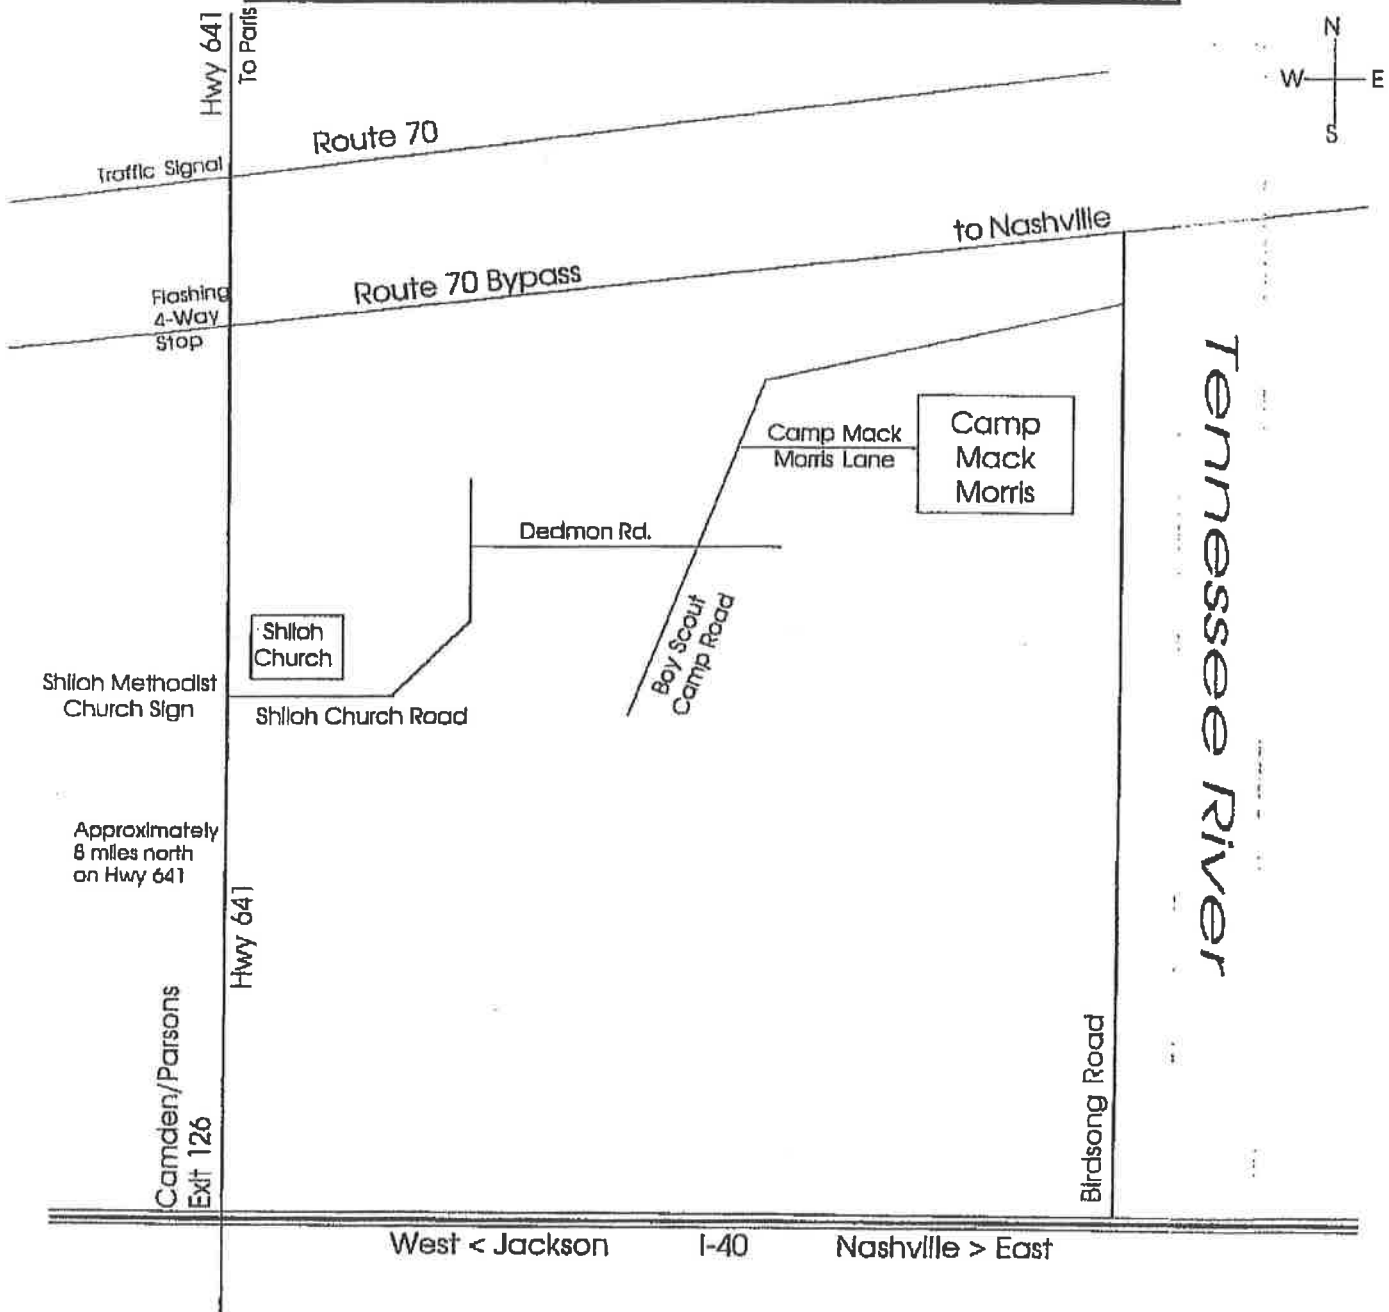

# Directions to Camp Mack Morris

## Camden, TN

### From Memphis or Jackson:

Take I-40 East (approx. 126 miles from Memphis and 50 miles from Jackson)

### From Nashville:

Take I-40 West (approx. 80 miles)

Then

- Take Exit 126 (Camden/Parsons)
- Travel north on Hwy 641 for approximately 8 miles.
- Turn right on Shiloh Church Road (follow signs to Camp Mack Morris)
- Turn right on Dedmon Road
- Turn left on Boy Scout Camp Road
- Turn right on Camp Mack Morris Lane