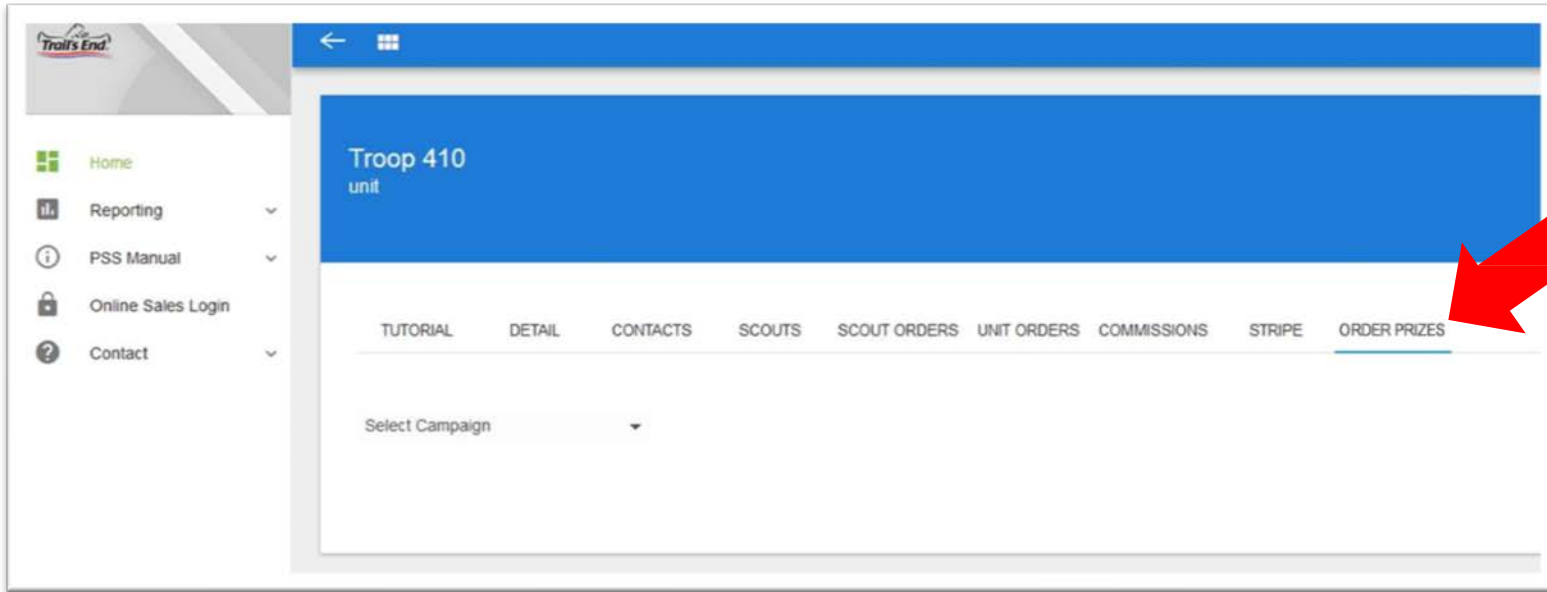

Trail's End Sign In

Step 2: Click on "Order Prizes".