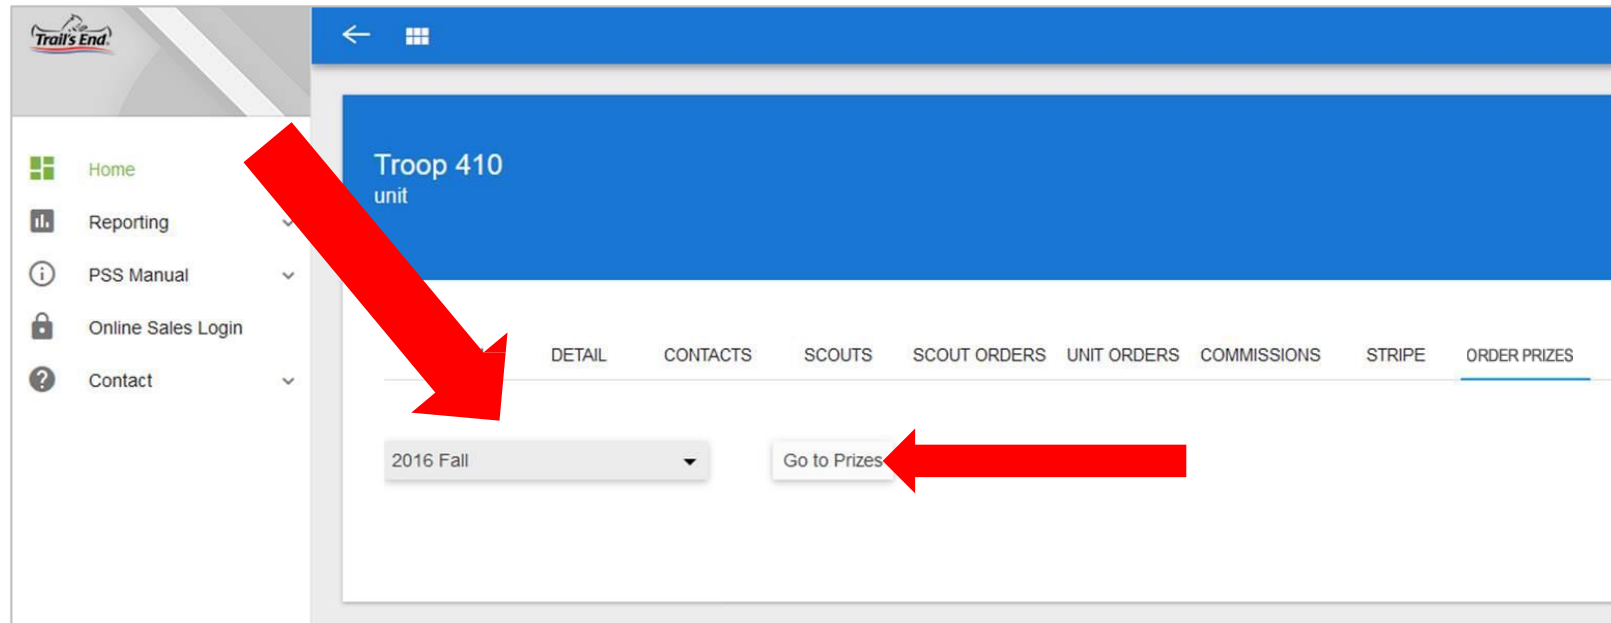

Trail's End Sign In

The image shows a login form for Trail's End POPCORN SYSTEM. At the top is the Trail's End logo, which features a silhouette of a horse's head above the text "Trail's End" with a registered trademark symbol. Below the logo is the text "POPCORN SYSTEM". The form contains two input fields: "Username" and "Password". Below these fields is a blue button labeled "SIGN IN". Under the button is a checkbox labeled "Stay signed in". At the bottom of the form, there are two links: "Need help?" and "Logging in for the first time?". A note at the very bottom states: "For the best experience, we recommend Chrome or Firefox browser."

Step 1: Enter your username and password.

Trail's End Sign In

Step 2: Click on "Order Prizes".

Trail's End Sign In

Step 3: Choose the correct year in the drop down box

Step 4: Click on the "Go to Prizes" button, this will take you to the BSA Prize Mania site to order prizes and run reports.